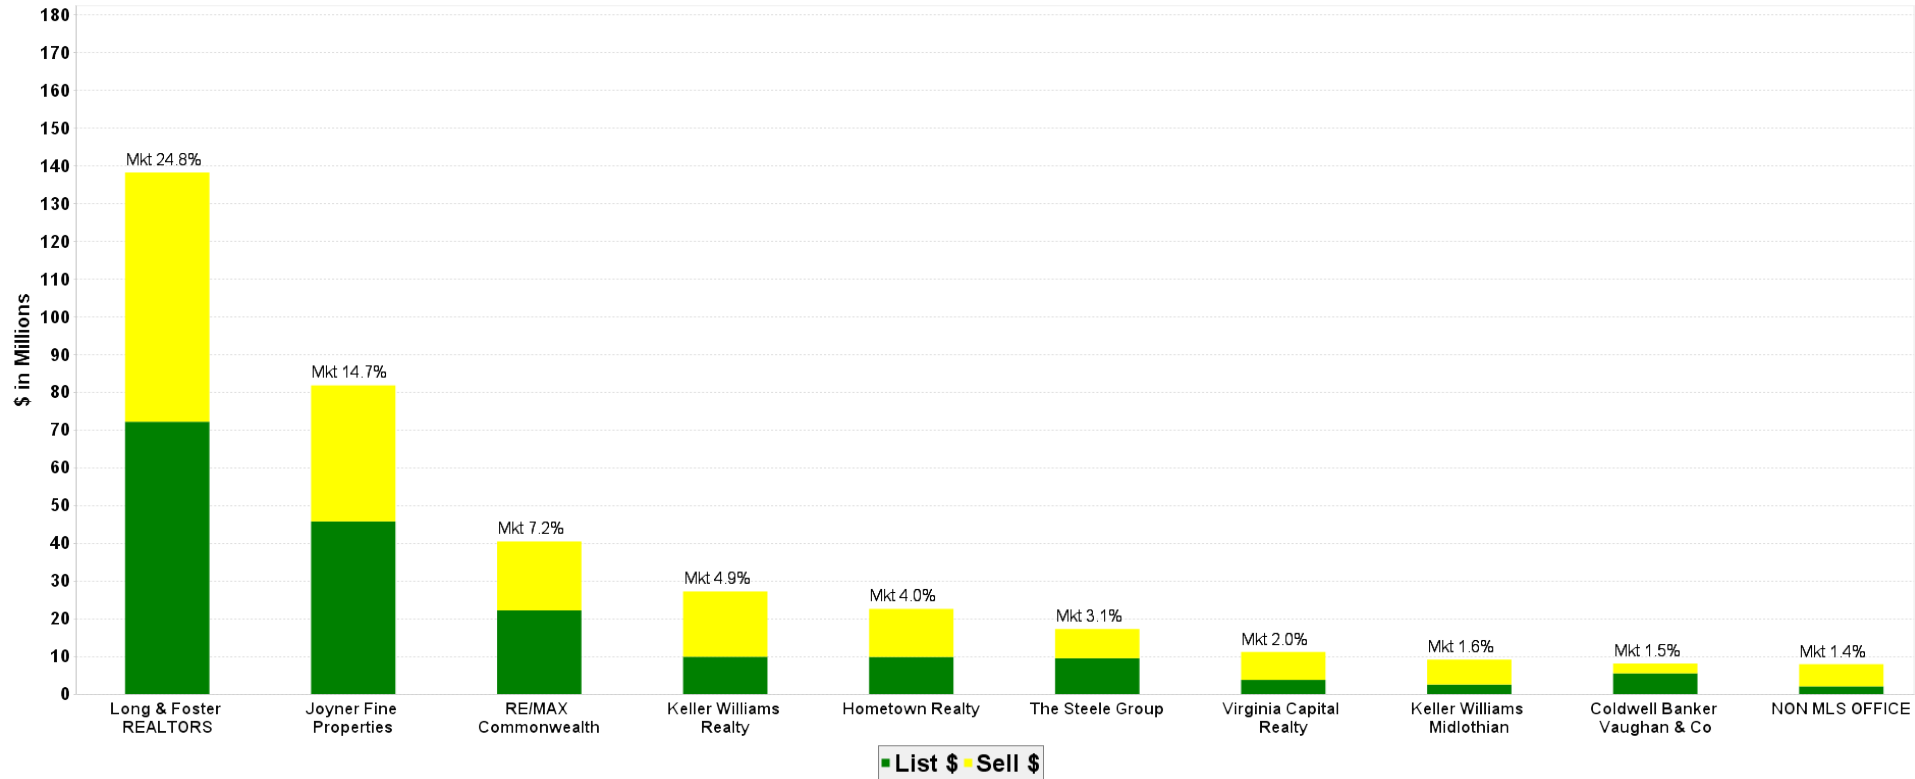

Leading the Way in RVA

Top 10 Brokerages in Henrico County

Total \$ Volume (By Broker)

LONG & FOSTER[®]
REAL ESTATE

CHRISTIE'S
INTERNATIONAL REAL ESTATE

Leading the Way in RVA

Top 10 Brokerages in Area 22

Total \$ Volume (By Broker)

LONG & FOSTER[®]
REAL ESTATE

CHRISTIE'S
INTERNATIONAL REAL ESTATE

Leading the Way in RVA

Top 10 Brokerages in Area 20

Total \$ Volume (By Broker)

LONG & FOSTER[®]
REAL ESTATE

CHRISTIE'S
INTERNATIONAL REAL ESTATE

Leading the Way in RVA

Top 10 Brokerages in Goochland County

Total \$ Volume (By Broker)

LONG & FOSTER[®]
REAL ESTATE

CHRISTIE'S
INTERNATIONAL REAL ESTATE