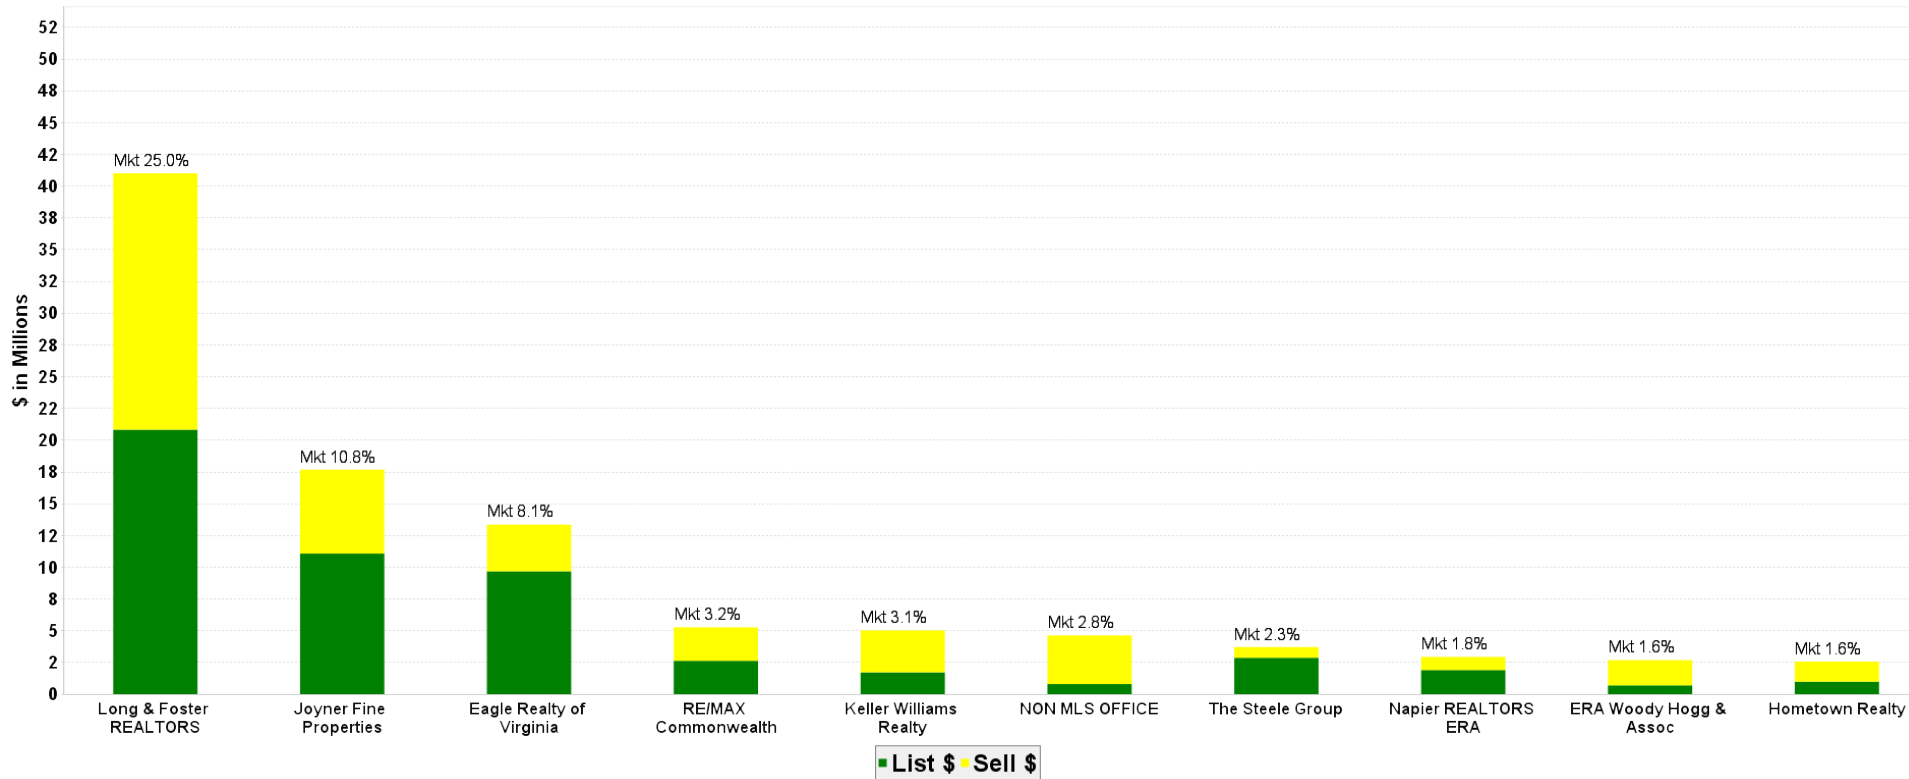

Leading the Way in RVA

Top 10 Brokerages in Henrico County

Total \$ Volume (By Broker)

LONG & FOSTER[®]
REAL ESTATE

CHRISTIE'S
INTERNATIONAL REAL ESTATE

Leading the Way in RVA

Top 10 Brokerages in Area 22

Total \$ Volume (By Broker)

LONG & FOSTER[®]
REAL ESTATE

CHRISTIE'S
INTERNATIONAL REAL ESTATE

Leading the Way in RVA

Top 10 Brokerages in Area 20

Total \$ Volume (By Broker)

LONG & FOSTER[®]
REAL ESTATE

CHRISTIE'S
INTERNATIONAL REAL ESTATE

Leading the Way in RVA

Top 10 Brokerages in Goochland County

Total \$ Volume (By Broker)

LONG & FOSTER[®]
REAL ESTATE

CHRISTIE'S
INTERNATIONAL REAL ESTATE