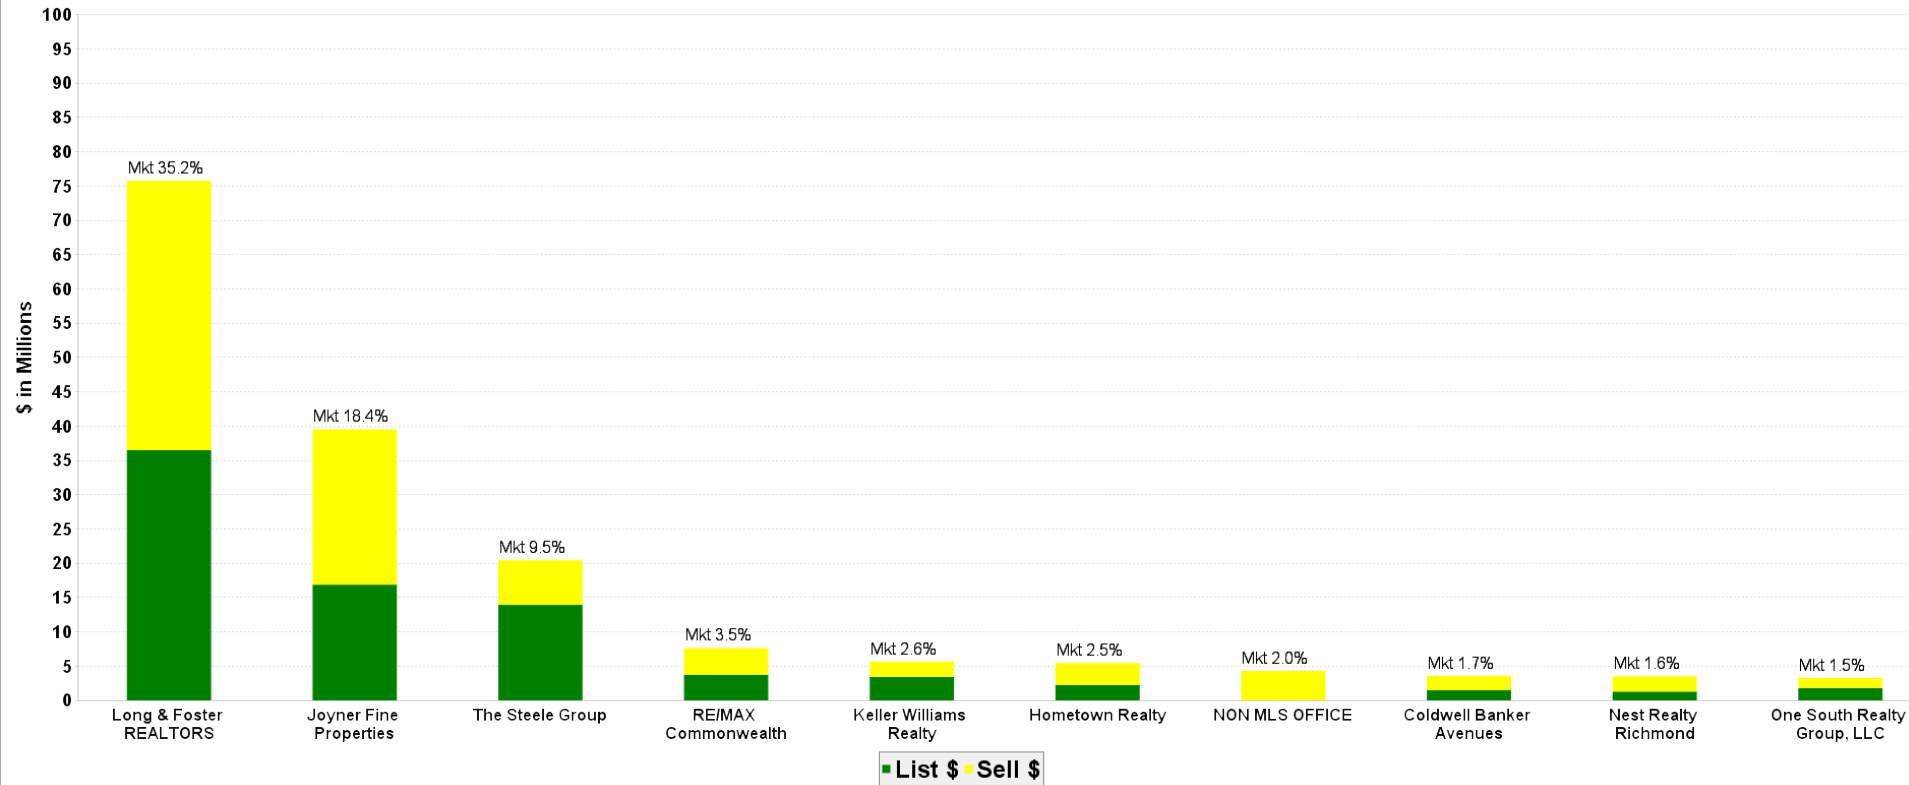

Leading the Way in RVA

Top 10 Brokerages in Henrico County

Total \$ Volume (By Broker)

LONG & FOSTER[®]
REAL ESTATE

CHRISTIE'S
INTERNATIONAL REAL ESTATE

Leading the Way in RVA

Top 10 Brokerages in Area 22

Total \$ Volume (By Broker)

LONG & FOSTER[®]
REAL ESTATE

CHRISTIE'S
INTERNATIONAL REAL ESTATE

Leading the Way in RVA

Top 10 Brokerages in Area 20

Total \$ Volume (By Broker)

LONG & FOSTER[®]
REAL ESTATE

CHRISTIE'S
INTERNATIONAL REAL ESTATE

Leading the Way in RVA

Top 10 Brokerages in Goochland County

Total \$ Volume (By Broker)

LONG & FOSTER[®]
REAL ESTATE

CHRISTIE'S
INTERNATIONAL REAL ESTATE