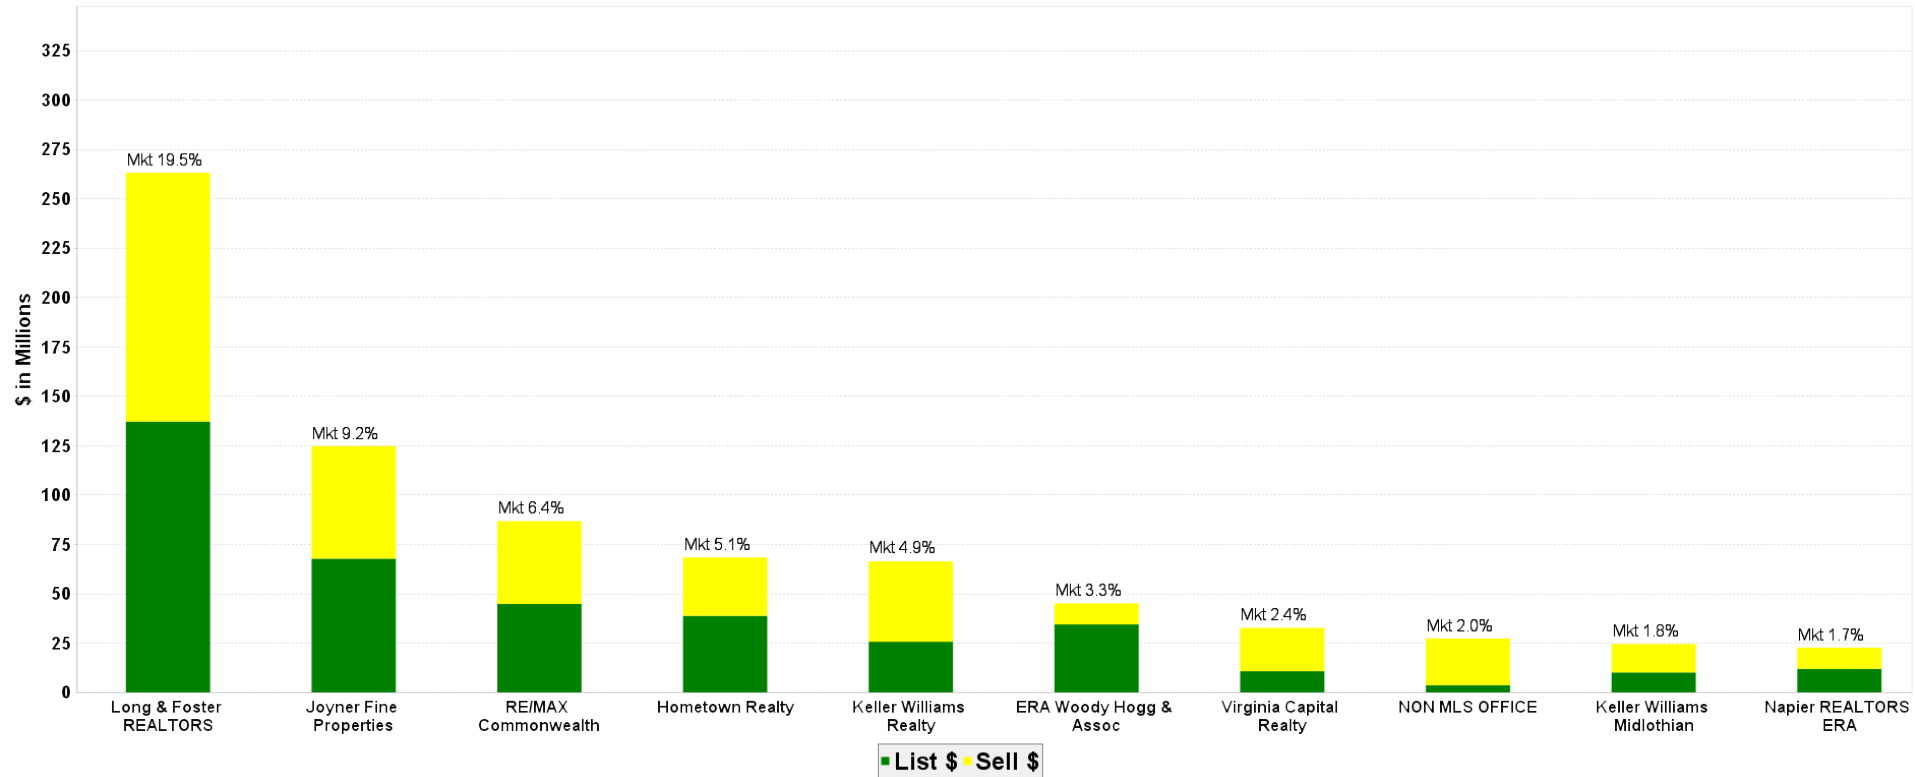

Leading the Way in RVA

Top 10 Brokerages in Henrico County

Total \$ Volume (By Broker)

LONG & FOSTER[®]
REAL ESTATE

CHRISTIE'S
INTERNATIONAL REAL ESTATE

Leading the Way in RVA

Top 10 Brokerages in Area 22

Total \$ Volume (By Broker)

LONG & FOSTER[®]
REAL ESTATE

CHRISTIE'S
INTERNATIONAL REAL ESTATE

Leading the Way in RVA

Top 10 Brokerages in Area 20

Total \$ Volume (By Broker)

LONG & FOSTER[®]
REAL ESTATE

CHRISTIE'S
INTERNATIONAL REAL ESTATE

Leading the Way in RVA

Top 10 Brokerages in Goochland County

Total \$ Volume (By Broker)

LONG & FOSTER[®]
REAL ESTATE

CHRISTIE'S
INTERNATIONAL REAL ESTATE